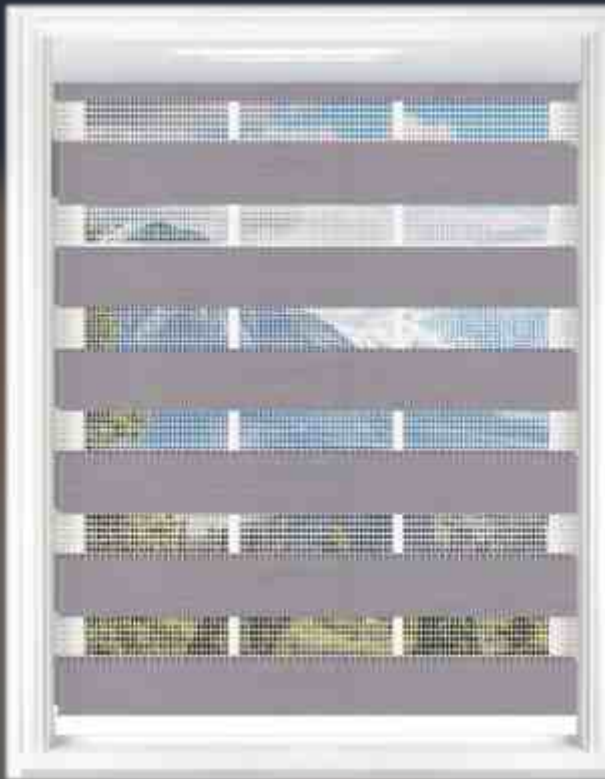

## "Patented Product" Shangri-La Blinds

Shangri-La Blinds, the greatest innovation with the simplest system, allows Shangri-La Blinds to be opened or closed anywhere with ease.

Welcome to purchase, distribute, or become an agent.

# Adjustable closing angle zebra blinds

When zebra blinds are installed into the window frame and placed at the bottom, there is often a problem of not being able to completely seal the light.

**Function 1:** Adjustable for full closure