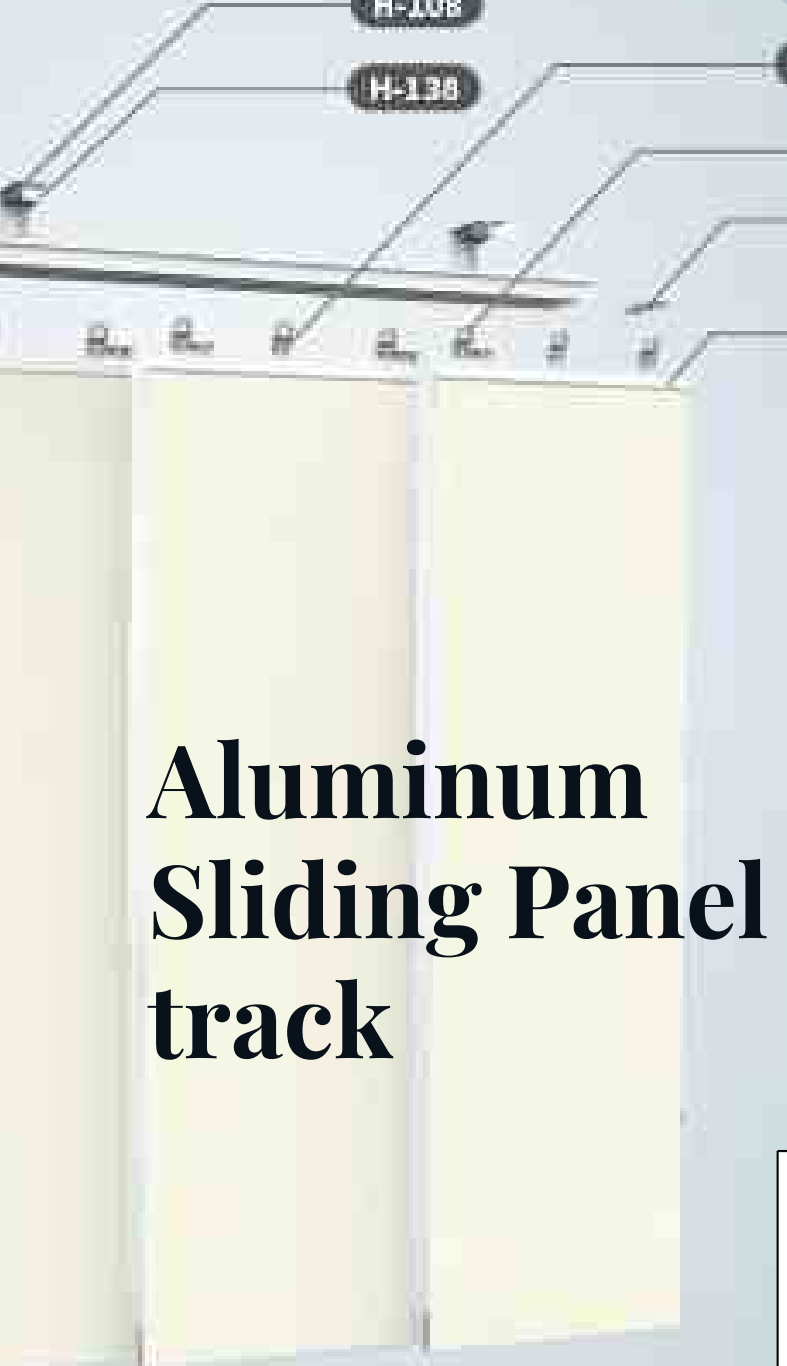

Aluminum Sliding Panel track