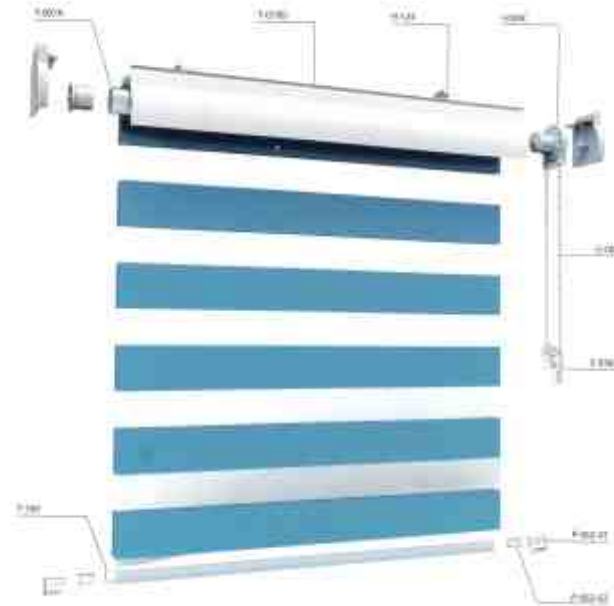

# Zebra Blind

28mm 28mm Zebra Blind System  
NO.CB-59C