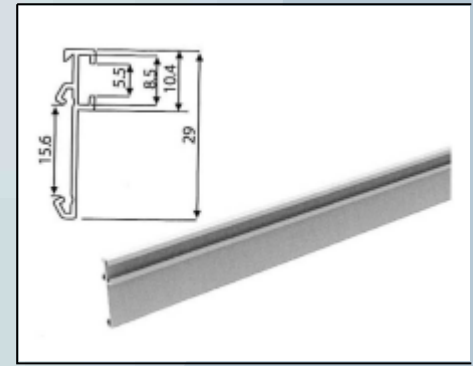

Aluminum Sliding Panel track

Aluminum Sliding Panel track

It is functional as a closet doors and room dividers. The panels hang flat and there are no pleats, almost any material can be used, E.g. wood or bamboo, fiberglass, sunscreen...etc.