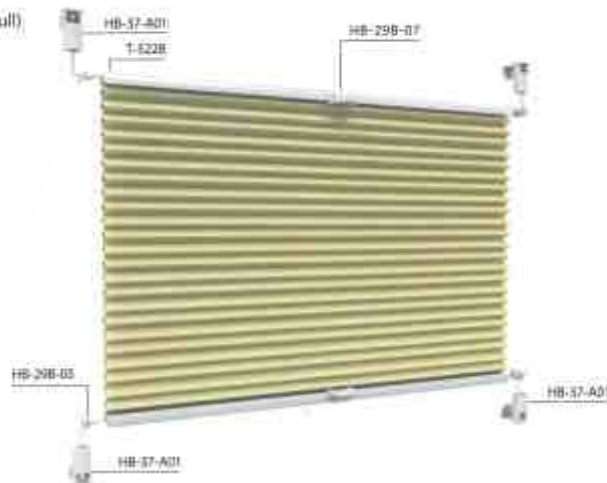

Honeycomb Blind

Honeycomb Blind System (Push And Pull)
NO.HB-29D
SPEC:2.0cm
2.0cm Fabric - Easy Fix