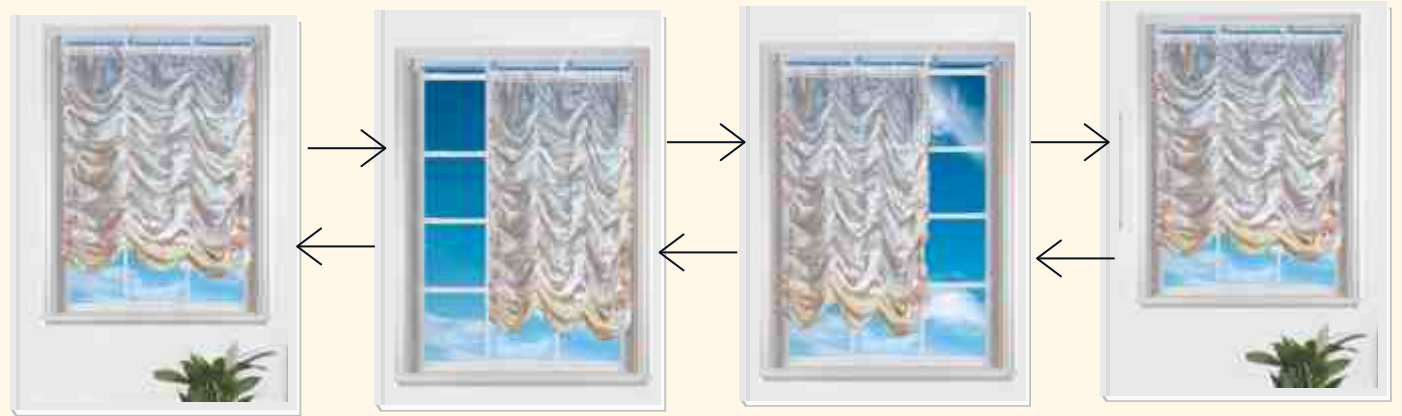

# VERTICAL BLIND

The vertical blind is the suitable window decoration for noble interiors, such as meeting rooms, offices or homes. It can not only effectively block sunlight but also can easily adjust different angles until the light entering is ideal for comfort.

# ROM CURTAIN

## Product feature:

- The best window covering: blackout curtain + light filtering roman shade in one shade. You will use it no matter at night or at daytime.
  - Cost saving: Buy one shade get curtain & Roman shades unique advantages
- Easily operation: Just as usual; Curtain (drapers) function: right pull, left pull; Roman shade function: ball chain to roll up.