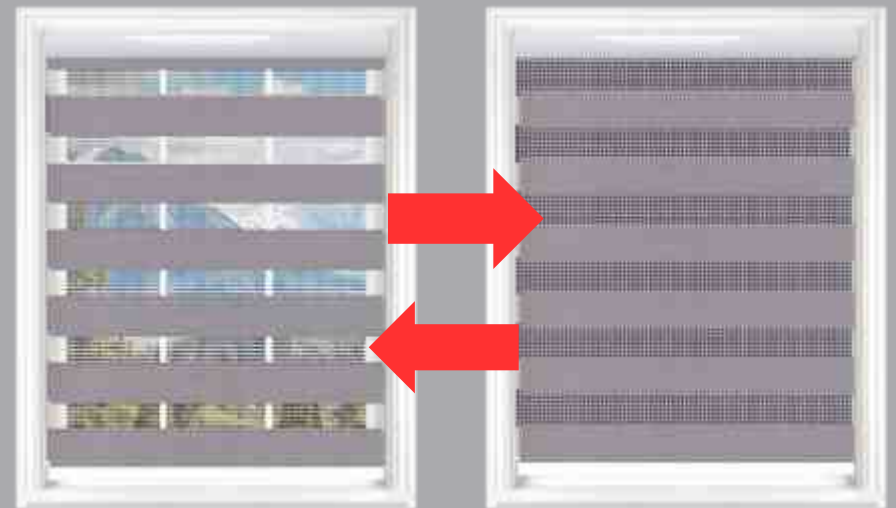

Function 2:

After adjustment, the zebra blind can be opened or completely closed at any time