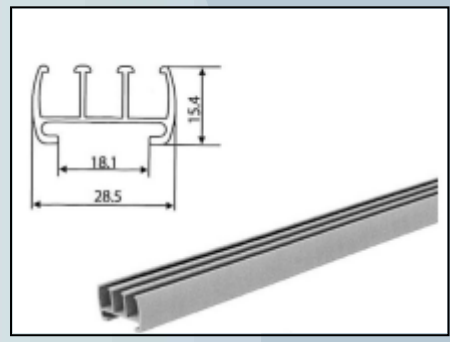

Aluminum Sliding Panel track

Aluminum Sliding Panel track

It is functional as a closet doors and room dividers. The panels hang flat and there are no pleats, almost any material can be used, E.g. wood or bamboo, fiberglass, sunscreen...etc.