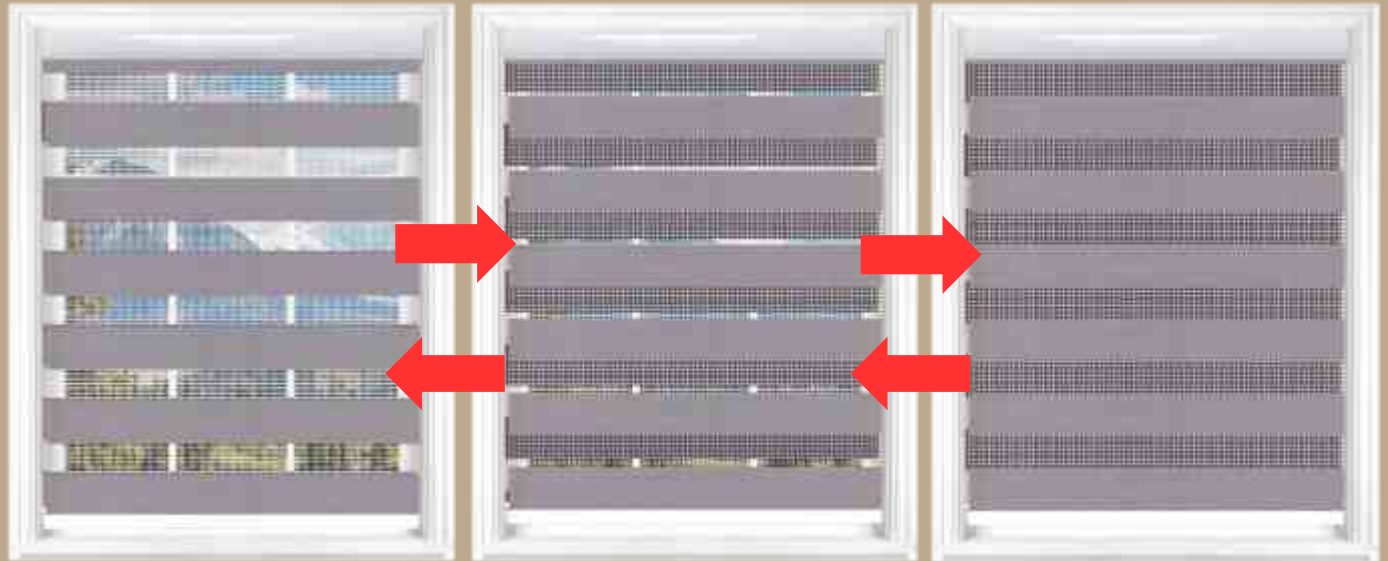

# Adjustable closing angle zebra blinds

When zebra blinds are installed into the window frame and placed at the bottom, there is often a problem of not being able to completely seal the light.

**Function 1:** Adjustable for full closure