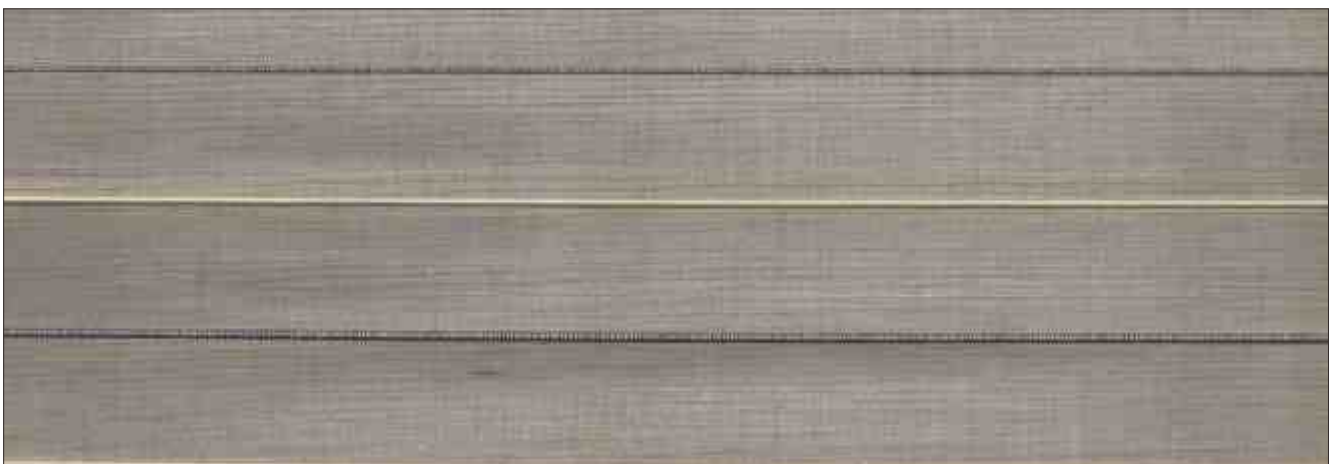

PRODUCT ITEM NO: T2-3
SIZE : 8' X 60' (240CM X 1800CM)