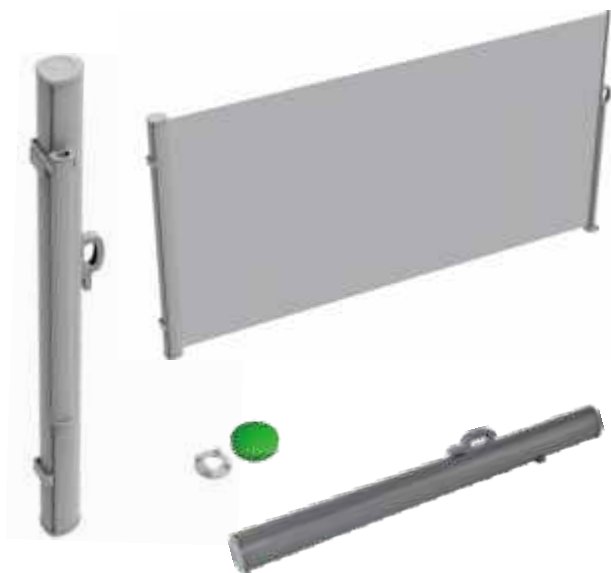

| **DOUBLE SIDE AWNING**

SIDE AWNING

TSP 2016A

Fabric: 280g/m2 polyester
 Alu roller: Ø50mm
 Plastic end cover: 106x95mm
 Alu front bar: 35x18mm
 Removable Alu standing pole: 58x35mm
 Including spare parts for fixing on wall,
 for attaching the standing pole,
 and self-luminate cover for base.