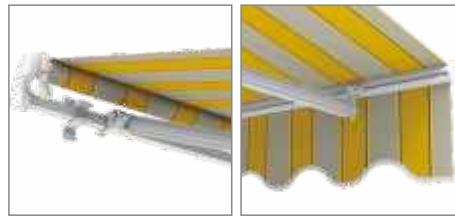

Size	Carton Size(CM)			Loading(PC)		
	L	W	H	20'	40'	40'HQ
191x150	197	18	16	490	1014	1152
250x200	252	18	16	370	725	810
295x200	297	18	16	185	725	810
295x250	297	18	16	370	725	810
350x250	352	18	16	185	540	610
395x300	397	21.5	16.5	142	426	489
450x250	352	21.5	16.5	142	284	326
450x300	397	21.5	16.5	142	284	326