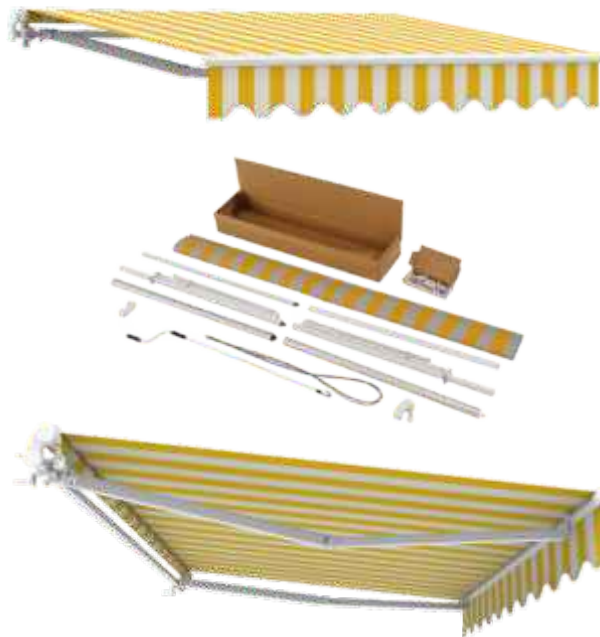

CONTENTS

AWNING

SCREEN&WINDOW

CANOPY

KD AWNING

TSP 111A

Fabric: 280g/m² polyester
 Alu roller: Ø60mm, C35
 Steel torsion bar: 35x35mm
 Alu front bar Type F: 39x47mm
 Alu arms Type C: 58x29/48x21mm
 Patented Twist & Lock connector
 Steel manual crank 148cm