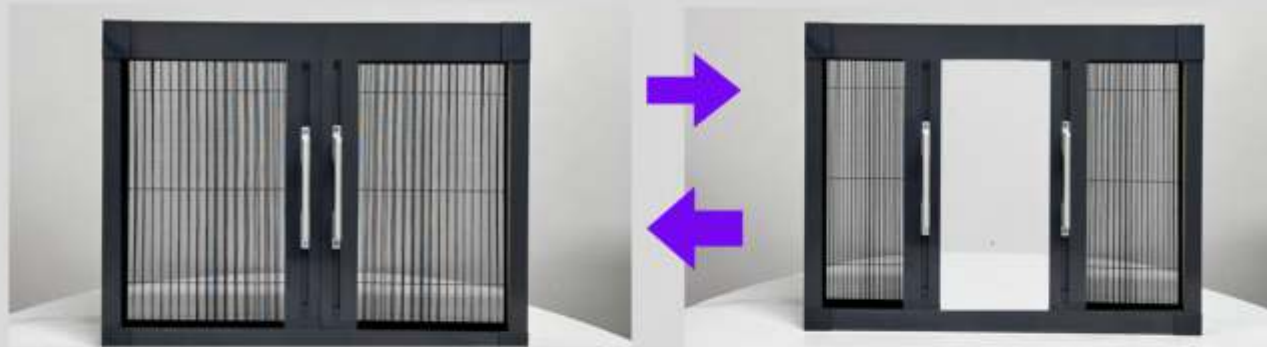

PleatedBlind (Standard Anti-Mosquito)

Upgrade your windows with our PleatedBlind (Standard Anti-Mosquito). Beyond stylish design, it provides effective protection against mosquitoes, combining elegance with functionality for a comfortable and insect-free environment.

2 in 1 Anti -Mosquito Pleated blins

Introducing our innovative 2-in-1 Pleated Blind with Insect Screen. Enjoy the perfect blend of style and functionality as it serves both as an elegant pleated blind and a protective insect screen. Embrace customizable light control while keeping unwanted pests at bay, providing a versatile solution for your window treatments.