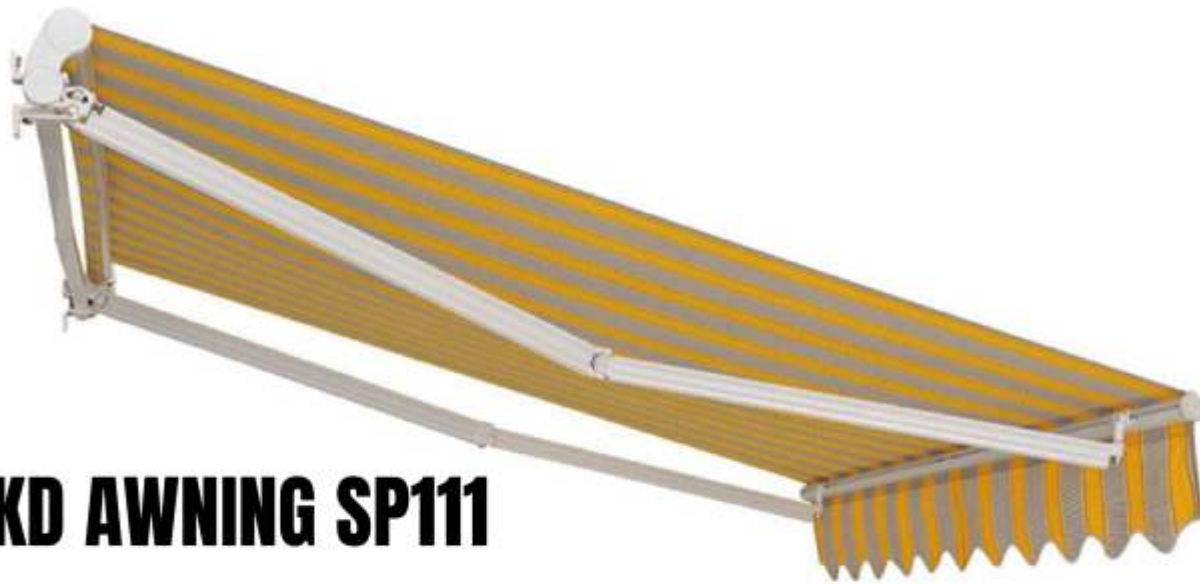

KD AWNING SP111