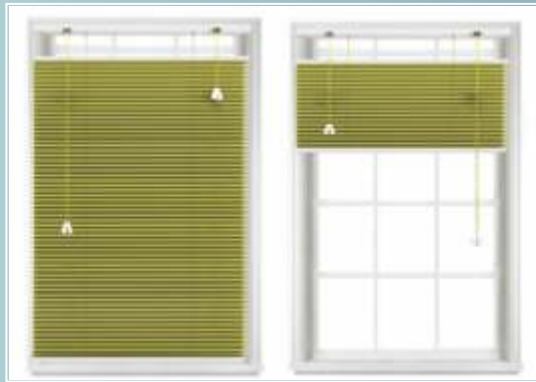

PLEATED BLIND

25mm PLEATED BLIND

Enjoy versatile light control and privacy while enhancing your space with a touch of sophistication and style.

DAY & NIGHT PLEATED BLIND

PVC FOLDING DOOR

PVC folding door -a necessity in every house!! Folding Door can isolate the heat from outside during summer and you can also design unique pattern on the panel for making a more comfortable space.