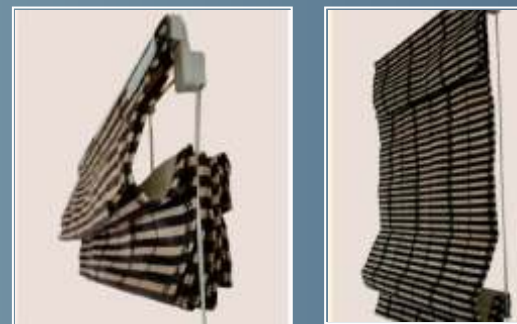

NATURAL MATERIAL BLIND

SPECIAL ZEBRA BLIND

Zebra blinds are innovative window coverings with alternating stripes of sheer and opaque fabric. They provide adjustable light control and privacy, allowing you to switch between sheer and solid panels. Zebra blinds add a modern and stylish look to your windows while offering practical functionality.