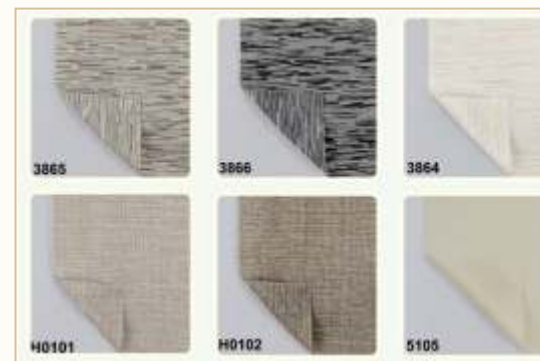

ROLLER BLINDS MATERIAL