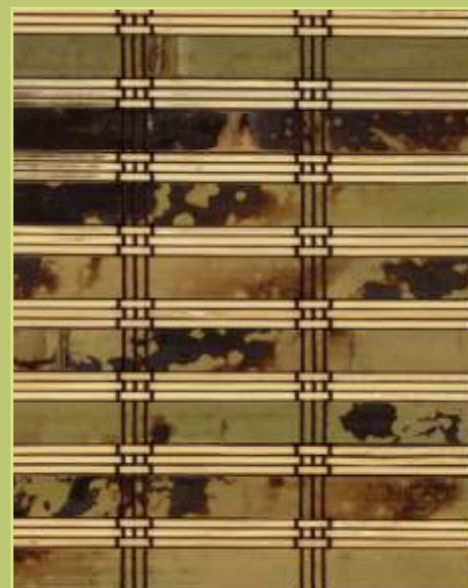

Since 1956, we are the only one Factory and Exporter who professionally produces the highest quality Bamboo Blind in Taiwan area.

The quality of our Bamboo Blind is totally different from that Made in China or other countries.

The specialty of our Bamboo Blind made in Taiwan is as below:

- (1) We use Taiwan local Makino Bamboo to process Bamboo Blind. Makino Bamboo is the best quality bamboo material in the world. It is the least easy to borers.
- (2) We use Taiwan local Bamboo material to process Bamboo Outside Skin Blind (Turtle Shell Bamboo Blind). The surface of our blind is the most smooth and bright. It is in much better looking than the Bamboo Outside Skin Blind made in China or other countries.
- (3) Our Burnt Skin Bamboo Blind is the only one in the world using standard process (by mixing fine sand and water to put on bamboo to burn the pattern), which can process the most beautiful pattern.