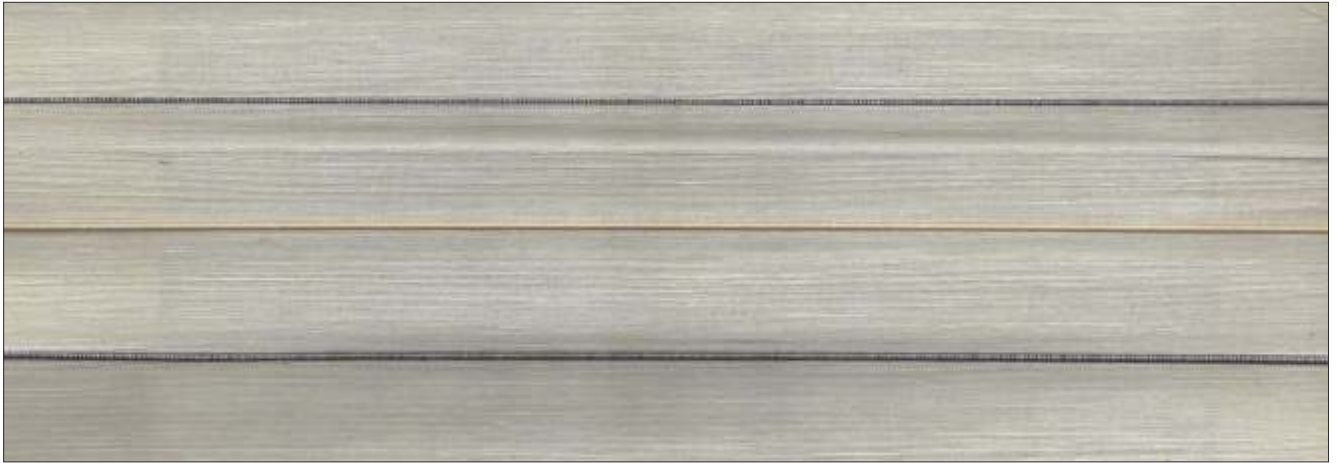

ELEGANT

PRODUCT ITEM NO: T1-3
SIZE : 8' X 60' (240CM X 1800CM)